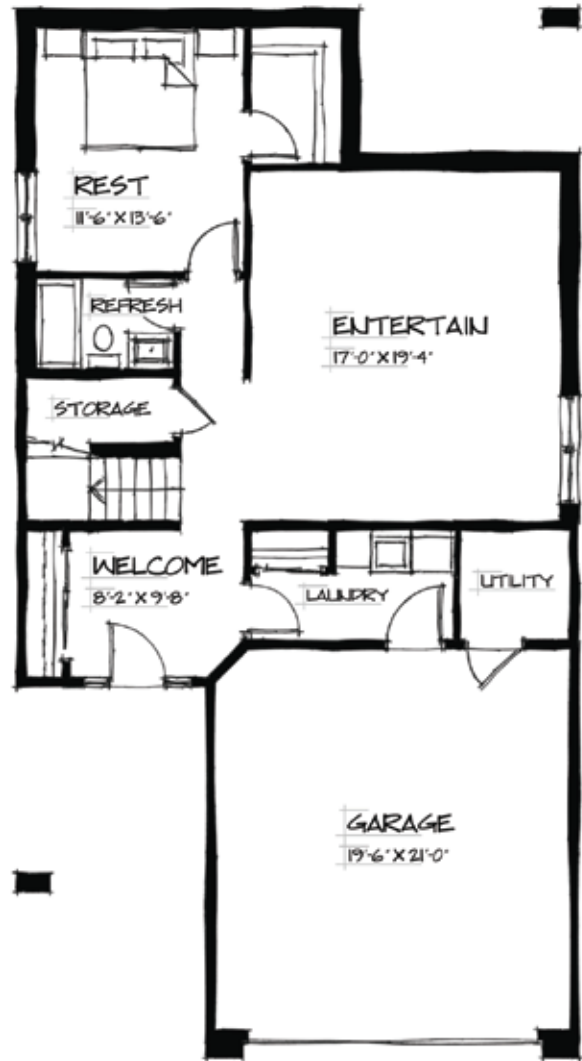

MONASHEE

PRAIRIE STYLE

Turtle Mountain
VERNON, BC

MAIN FLOOR PLAN

1291 SQ. FT.

LOWER FLOOR PLAN

1025 SQ. FT. + DOUBLE GARAGE